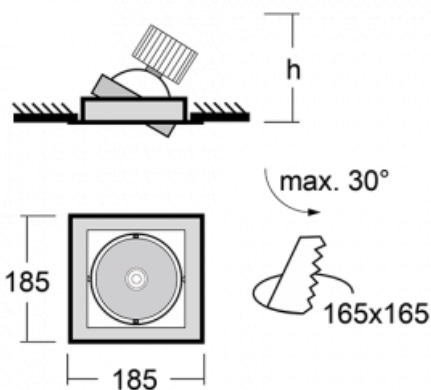

Luminaire

Gatu

21-001W-10GJV/840, S + 00-00153E

If we combine a simple design with advanced functionality, we get the luminaires of Gatu family. The recessed luminaire with an adjustable reflector can be aimed at the required object. In addition to high-brightness LEDs with colour rendering of $R_a > 80$ or $R_a > 90$, the luminaire also contains a wide range of light sources. The RealWhite technology highlights the white, StrongColour highlights the selected colour, and RealColour with an extremely high colour rendering of $R_a > 97$ emphasizes the object's own colour. The illuminated object thus looks even more appealing, which makes Gatu luminaires suitable for commercial and cultural spaces, car showrooms and shop windows.

Technical drawing

Type of installation	Recessed
Light distribution	Direct
Luminaire shape	Angular
Colour of the luminaires	Silver
Material	Sheet metal
Lifetime	L80/B10 50 000 hours
Warranty	5 years
Description of luminaires	Luminaire recessed
Dimensions	185 mm × 185 mm × 100 mm
Light source	LED MODUL
Type of optical system	Reflector
Luminous flux*	2770 lm
Colour Temperature	4000 K cool white
Luminous efficacy	113 lm/W
MacAdam Light source	3
Colour rendering index	80
Beam angle	62°

Curve

Luminaire power input* 24.5 W

Connection of the luminaires ON/OFF

Electrical voltage 220-240V

Frequency 50/60Hz

☐ CE IP 20

*±10 %

Downloads