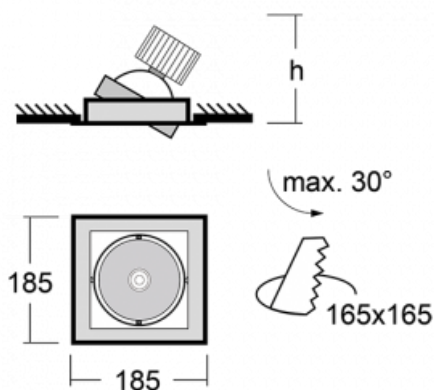

## Technical drawing

Type of installation	Recessed
Light distribution	Direct
Luminaire shape	Angular
Colour of the luminaires	Black
Material	Sheet metal
Lifetime	L80/B10 50 000 hours
Warranty	60 months
Description of luminaires	Luminaire recessed
Dimensions	185 mm × 185 mm × 100 mm
Light source	LED MODUL
Type of optical system	Reflector
Luminous flux	4440 lm ± 10 %
Colour Temperature	4000 K cool white
Luminous efficacy	100 lm/W
MacAdam Light source	3
Colour rendering index	80
Beam angle	62°
Luminaire power input	44.5 W ± 10 %
Connection of the luminaires	DALI dimmable, multiwatt
Electrical voltage	220-240V
Frequency	50/60Hz