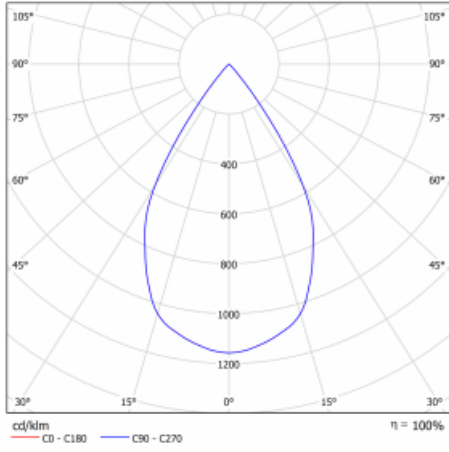

Curve

Luminaire power input* 18 W

Connection of the luminaires ON/OFF

Electrical voltage 220-240V

Frequency 50/60Hz

☐ CE IP 20

*±10 %