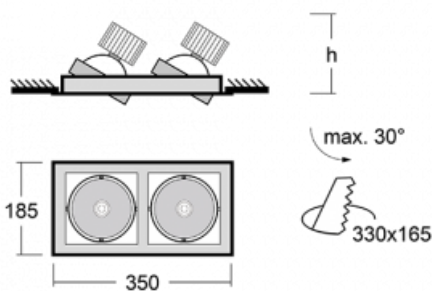

## Technical drawing

Type of installation	Recessed
Light distribution	Direct
Luminaire shape	Angular
Colour of the luminaires	White
Material	Sheet metal
Lifetime	L80/B10 50 000 hours
Warranty	60 months
Description of luminaires	Luminaire recessed
Dimensions	350 mm × 185 mm × 100 mm
Light source	LED MODUL
Type of optical system	Reflector
Luminous flux	4440 lm ± 10 %
Colour Temperature	4000 K cool white
Luminous efficacy	100 lm/W
MacAdam Light source	3
Colour rendering index	80
Beam angle	41°
Luminaire power input	89 W ± 10 %
Connection of the luminaires	DALI dimmable, multiwatt
Electrical voltage	220-240V
Frequency	50/60Hz