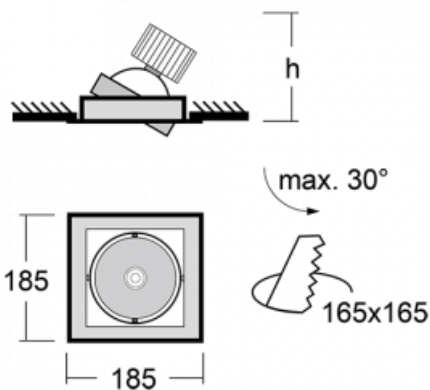

Luminaire

Gatu

21-001F-10GJV/840, W +
00-00155EI

If we combine a simple design with advanced functionality, we get the luminaires of Gatu family. The recessed luminaire with an adjustable reflector can be aimed at the required object. In addition to high-brightness LEDs with colour rendering of $Ra > 80$ or $Ra > 90$, the luminaire also contains a wide range of light sources. The RealWhite technology highlights the white, StrongColour highlights the selected colour, and RealColour with an extremely high colour rendering of $Ra > 97$ emphasizes the object's own colour. The illuminated object thus looks even more appealing, which makes Gatu luminaires suitable for commercial and cultural spaces, car showrooms and shop windows.

Technical drawing

Type of installation	Recessed
Light distribution	Direct
Luminaire shape	Angular
Colour of the luminaires	White
Material	Sheet metal
Lifetime	L80/B10 50 000 hours
Warranty	5 years
Description of luminaires	Luminaire recessed
Dimensions	185 mm × 185 mm × 100 mm
Light source	LED MODUL
Type of optical system	Reflector
Luminous flux*	4440 lm
Colour Temperature	4000 K cool white
Luminous efficacy	100 lm/W
MacAdam Light source	3
Colour rendering index	80
Beam angle	41°

Curve

Luminaire power input* 44.5 W

Connection of the luminaires ON/OFF multiwatt

Electrical voltage 220-240V

Frequency 50/60Hz

☐ CE IP 20

*±10 %

Downloads