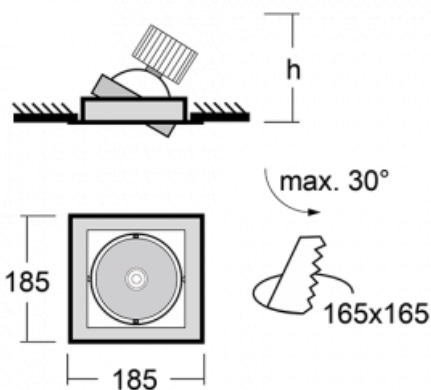

Luminaire

Gatu

21-001F-10GJV/840, W + 00-00153E

If we combine a simple design with advanced functionality, we get the luminaires of Gatu family. The recessed luminaire with an adjustable reflector can be aimed at the required object. In addition to high-brightness LEDs with colour rendering of $R_a > 80$ or $R_a > 90$, the luminaire also contains a wide range of light sources. The RealWhite technology highlights the white, StrongColour highlights the selected colour, and RealColour with an extremely high colour rendering of $R_a > 97$ emphasizes the object's own colour. The illuminated object thus looks even more appealing, which makes Gatu luminaires suitable for commercial and cultural spaces, car showrooms and shop windows.

Technical drawing

Type of installation	Recessed
Light distribution	Direct
Luminaire shape	Angular
Colour of the luminaires	White
Material	Sheet metal
Lifetime	L80/B10 50 000 hours
Warranty	5 years
Description of luminaires	Luminaire recessed
Dimensions	185 mm × 185 mm × 100 mm
Light source	LED MODUL
Type of optical system	Reflector
Luminous flux*	2770 lm
Colour Temperature	4000 K cool white
Luminous efficacy	113 lm/W
MacAdam Light source	3
Colour rendering index	80
Beam angle	41°

Curve

Luminaire power input* 24.5 W

Connection of the luminaires ON/OFF

Electrical voltage 220-240V

Frequency 50/60Hz

 **CE** IP 20

* $\pm 10\%$

Downloads