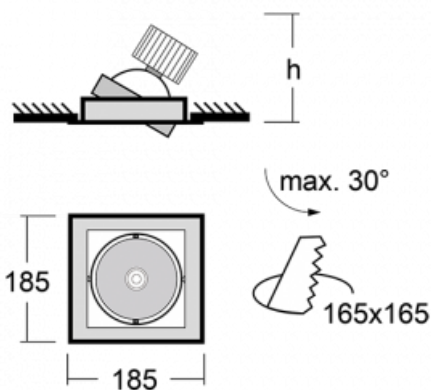

Luminaire

Gatu

21-001F-10GJV/840, W + 00-00152E

If we combine a simple design with advanced functionality, we get the luminaires of Gatu family. The recessed luminaire with an adjustable reflector can be aimed at the required object. In addition to high-brightness LEDs with colour rendering of $R_a > 80$ or $R_a > 90$, the luminaire also contains a wide range of light sources. The RealWhite technology highlights the white, StrongColour highlights the selected colour, and RealColour with an extremely high colour rendering of $R_a > 97$ emphasizes the object's own colour. The illuminated object thus looks even more appealing, which makes Gatu luminaires suitable for commercial and cultural spaces, car showrooms and shop windows.

Technical drawing

Type of installation	Recessed
Light distribution	Direct
Luminaire shape	Angular
Colour of the luminaires	White
Material	Sheet metal
Lifetime	L80/B10 50 000 hours
Warranty	5 years
Description of luminaires	Luminaire recessed
Dimensions	185 mm × 185 mm × 100 mm
Light source	LED MODUL
Type of optical system	Reflector
Luminous flux*	2190 lm
Colour Temperature	4000 K cool white
Luminous efficacy	122 lm/W
MacAdam Light source	3
Colour rendering index	80
Beam angle	41°

Curve

Luminaire power input* 18 W

Connection of the luminaires ON/OFF

Electrical voltage 220-240V

Frequency 50/60Hz

☐ CE IP 20

*±10 %

Downloads