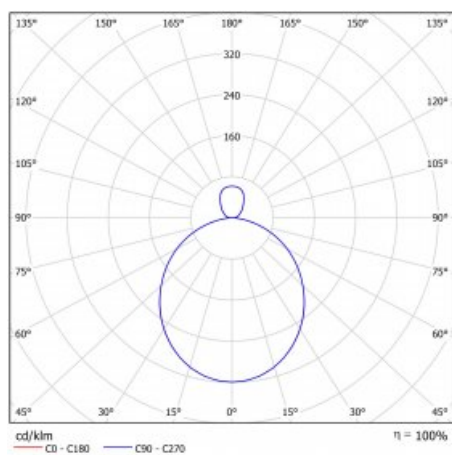

Description of luminaires	Luminaire surface/wall mounted
---------------------------	--------------------------------

Dimensions	ø 850 mm × 62 mm
------------	------------------

Light source	LED MODUL
--------------	-----------

Luminous efficacy	129 lm/W
-------------------	----------

MacAdam Light source	3
----------------------	---

Colour rendering index	80
------------------------	----

UGR max. X=4H Y=8H, ρ=70,50,20	21.7
-----------------------------------	------

Technical drawing

Luminaire power input 80.7 W \pm 10 %

Connection of the luminaires Electronic ballast non-dimmable with 3h emergency

Electrical voltage 220-240V

Frequency 50/60Hz

⊕ CE IP 40

Curve

Downloads