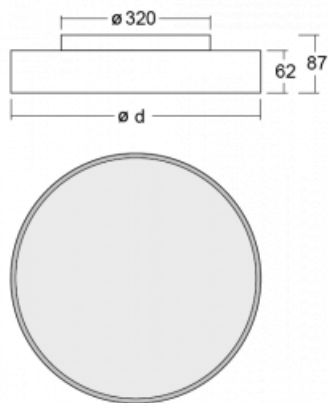

Technical drawing