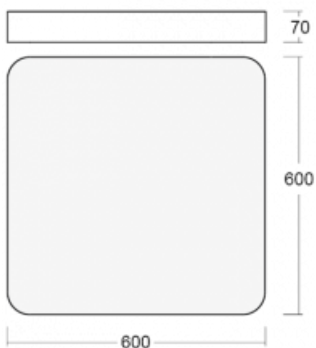

Luminaire

Burbu

19-214K-40GED/830, B

In the Burbu family, we round off squares with corners and we make ovals from rectangles. These luminaires with a 70 mm profile height have a positive and pleasant effect in the room. Combine luminaires with different diameters and different hanging possibilities. In a range of colours and power versions, flush-mount, wall and pendant models, the Burbu family of luminaires are ideal for hotel lobbies, entrance halls, offices, shops and households.

Technical drawing

| | |
|--|--|
| Type of installation | Surface, Wall mounted, Suspended |
| Light distribution | Direct |
| Luminaire shape | Rounded |
| Colour of the luminaires | Black |
| Material | Aluminium |
| Lifetime | L80/B20 50 000 hours |
| Warranty | 5 years |
| Description of luminaires | Luminaire surface/wall mounted/suspended |
| Dimensions | 600 mm × 600 mm × 70 mm |
| Weight | 7.1 kg |
| Light source | LED MODUL |
| Type of optical system | Opal diffuser |
| Luminous flux* | 4510 lm |
| Colour Temperature | 3000 K warm white |
| Luminous efficacy | 132 lm/W |
| MacAdam Light source | 3 |
| Colour rendering index | 80 |
| UGR max. X=4H Y=8H, $\rho=70,50,20$ | 21.4 |

19-0009, B
Mounting distance kit for square
luminaire, circular 370 mm