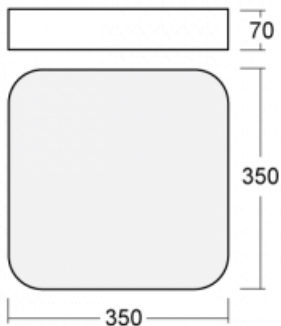

Luminaire

Burbu

19-214K-10GEE/840, B

In the Burbu family, we round off squares with corners and we make ovals from rectangles. These luminaires with a 70 mm profile height have a positive and pleasant effect in the room. Combine luminaires with different diameters and different hanging possibilities. In a range of colours and power versions, flush-mount, wall and pendant models, the Burbu family of luminaires are ideal for hotel lobbies, entrance halls, offices, shops and households.

Technical drawing

| | |
|--|--|
| Type of installation | Surface, Wall mounted, Suspended |
| Light distribution | Direct |
| Luminaire shape | Rounded |
| Colour of the luminaires | Black |
| Material | Aluminium |
| Lifetime | L80/B20 50 000 hours |
| Warranty | 5 years |
| Description of luminaires | Luminaire surface/wall mounted/suspended |
| Dimensions | 350 mm × 350 mm × 70 mm |
| Weight | 2.7 kg |
| Light source | LED MODUL |
| Type of optical system | Opal diffuser |
| Luminous flux | 1440 lm ± 10 % |
| Colour Temperature | 4000 K cool white |
| Luminous efficacy | 116 lm/W |
| MacAdam Light source | 3 |
| Colour rendering index | 80 |
| UGR max. X=4H Y=8H, $\theta=70,50,20$ | 21.4 |

19-0009, B
Mounting distance kit for square
luminaire, circular 370 mm