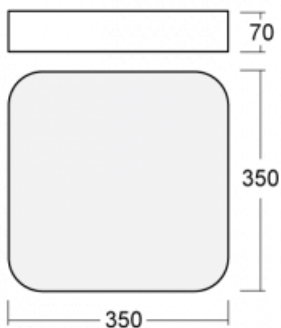

Luminaire

Burbu

19-214K-10GED/840, W

In the Burbu family, we round off squares with corners and we make ovals from rectangles. These luminaires with a 70 mm profile height have a positive and pleasant effect in the room. Combine luminaires with different diameters and different hanging possibilities. In a range of colours and power versions, flush-mount, wall and pendant models, the Burbu family of luminaires are ideal for hotel lobbies, entrance halls, offices, shops and households.

Technical drawing

| | |
|--|--|
| Type of installation | Surface, Wall mounted, Suspended |
| Light distribution | Direct |
| Luminaire shape | Rounded |
| Colour of the luminaires | White |
| Material | Aluminium |
| Lifetime | L80/B20 50 000 hours |
| Warranty | 60 months |
| Description of luminaires | Luminaire surface/wall mounted/suspended |
| Dimensions | 350 mm × 350 mm × 70 mm |
| Weight | 2.9 kg |
| Light source | LED MODUL |
| Type of optical system | Opal diffuser |
| Luminous flux | 1440 lm ± 10 % |
| Colour Temperature | 4000 K cool white |
| Luminous efficacy | 116 lm/W |
| MacAdam Light source | 3 |
| Colour rendering index | 80 |
| UGR max. X=4H Y=8H, $\rho=70,50,20$ | 21.4 |

00-00344, W
suspension set
6000mm, 4 pcs.of wires,
cable 5x0,75mm, ceiling
cup

19-0009, W
Mounting distance kit for square
luminaire, circular 370 mm