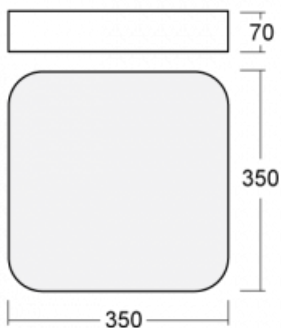

Luminaire

Burbu

19-214I-10GEE/830, B

In the Burbu family, we round off squares with corners and we make ovals from rectangles. These luminaires with a 70 mm profile height have a positive and pleasant effect in the room. Combine luminaires with different diameters and different hanging possibilities. In a range of colours and power versions, flush-mount, wall and pendant models, the Burbu family of luminaires are ideal for hotel lobbies, entrance halls, offices, shops and households.

Technical drawing

| | |
|--|--|
| Type of installation | Surface, Wall mounted, Suspended |
| Light distribution | Direct |
| Luminaire shape | Rounded |
| Colour of the luminaires | Black |
| Material | Aluminium |
| Lifetime | L80/B20 50 000 hours |
| Warranty | 5 years |
| Description of luminaires | Luminaire surface/wall mounted/suspended |
| Dimensions | 350 mm × 350 mm × 70 mm |
| Weight | 2.7 kg |
| Light source | LED MODUL |
| Type of optical system | Microprisma |
| Luminous flux* | 1110 lm |
| Colour Temperature | 3000 K warm white |
| Luminous efficacy | 90 lm/W |
| MacAdam Light source | 3 |
| Colour rendering index | 80 |
| UGR max. X=4H Y=8H, $\theta=70,50,20$ | 16.3 |