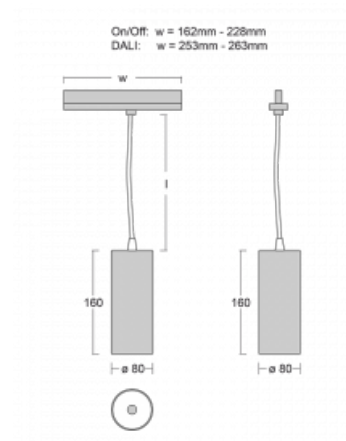

## Technical drawing

Type of installation	3 circuit track
Light distribution	Direct
Luminaire shape	Circular
Colour of the luminaires	White
Material	Aluminium
Lifetime	L80/B10 60 000 hours
Warranty	5 years
Description of luminaires	Luminaire 3 circuit track
Dimensions	∅ 80 mm × 160 mm
Weight	0.7 kg
Light source	LED MODUL
Type of optical system	Reflector
Luminous flux*	2970 lm
Colour Temperature	4000 K cool white
Luminous efficacy	90 lm/W
MacAdam Light source	3
Colour rendering index	90