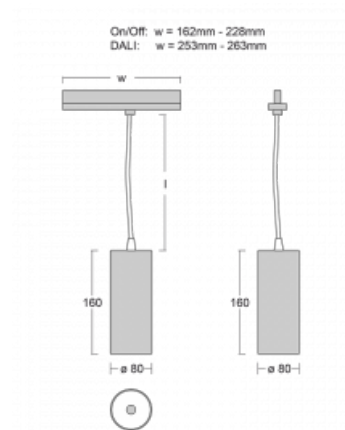

Luminaire

Vali80-T

179-605W-10GHD/940, W

We have managed to minimize the dimensions of the Vali80-T luminaires while maintaining very good lighting parameters. We also managed to reduce the casing of the luminaire to 75% of the surface. The luminaires offer a direct type of light distribution, four different beam angles of 18°, 25°, 32°, 52° and replaceable reflectors as optional accessories. The luminaires will be used predominantly to illuminate commercial spaces, galleries or showrooms. The luminaires have been fitted with adapters for the 3-phase Global Track from Nordic Aluminium. Vali80-T uses light sources with a colour rendering index of Ra90, which helps to show the true colours of the illuminated objects.

Technical drawing

Type of installation	3 circuit track
Light distribution	Direct
Luminaire shape	Circular
Colour of the luminaires	White
Material	Aluminium
Lifetime	L80/B10 60 000 hours
Warranty	60 months
Description of luminaires	Luminaire 3 circuit track
Dimensions	ø 80 mm × 160 mm
Weight	0.7 kg
Light source	LED MODUL
Type of optical system	Reflector
Luminous flux	2970 lm ± 10 %
Colour Temperature	4000 K cool white
Luminous efficacy	90 lm/W
MacAdam Light source	3
Colour rendering index	90
Luminaire power input	33 W ± 10 %
Connection of the luminaires	DALI dimmable
Electrical voltage	220-240V
Frequency	50/60Hz