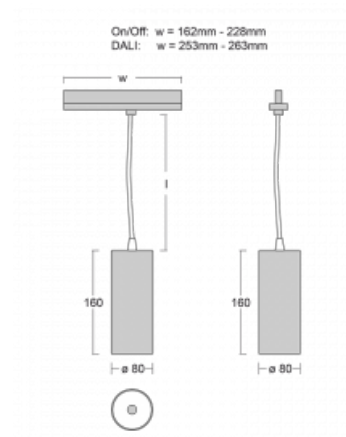

## Technical drawing

Type of installation	3 circuit track
Light distribution	Direct
Luminaire shape	Circular
Colour of the luminaires	Silver
Material	Aluminium
Lifetime	L80/B10 60 000 hours
Warranty	5 years
Description of luminaires	Luminaire 3 circuit track
Dimensions	ø 80 mm × 160 mm
Weight	0.7 kg
Light source	LED MODUL
Type of optical system	Reflector
Luminous flux*	2970 lm
Colour Temperature	4000 K cool white
Luminous efficacy	90 lm/W
MacAdam Light source	3
Colour rendering index	90