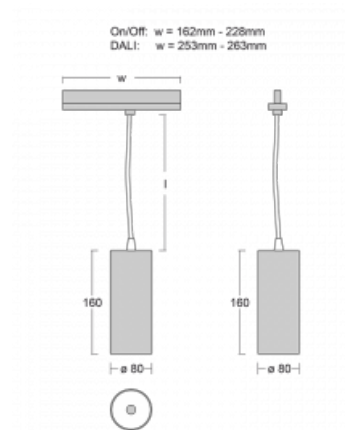

Luminaire

Vali80-T

179-605W-10GHD/940, B

We have managed to minimize the dimensions of the Vali80-T luminaires while maintaining very good lighting parameters. We also managed to reduce the casing of the luminaire to 75% of the surface. The luminaires offer a direct type of light distribution, four different beam angles of 18°, 25°, 32°, 52° and replaceable reflectors as optional accessories. The luminaires will be used predominantly to illuminate commercial spaces, galleries or showrooms. The luminaires have been fitted with adapters for the 3-phase Global Track from Nordic Aluminium. Vali80-T uses light sources with a colour rendering index of Ra90, which helps to show the true colours of the illuminated objects.

Technical drawing

Type of installation	3 circuit track
Light distribution	Direct
Luminaire shape	Circular
Colour of the luminaires	Black
Material	Aluminium
Lifetime	L80/B10 60 000 hours
Warranty	60 months
Description of luminaires	Luminaire 3 circuit track
Dimensions	ø 80 mm × 160 mm
Weight	0.7 kg
Light source	LED MODUL
Type of optical system	Reflector
Luminous flux	2970 lm ± 10 %
Colour Temperature	4000 K cool white
Luminous efficacy	90 lm/W
MacAdam Light source	3
Colour rendering index	90
Luminaire power input	33 W ± 10 %
Connection of the luminaires	DALI dimmable
Electrical voltage	220-240V
Frequency	50/60Hz