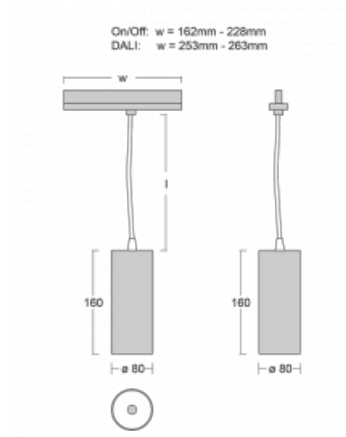

Luminaire

Vali80-T

179-605W-10GHD/940, B

We have managed to minimize the dimensions of the Vali80-T luminaires while maintaining very good lighting parameters. We also managed to reduce the casing of the luminaire to 75% of the surface. The luminaires offer a direct type of light distribution, four different beam angles of 18°, 25°, 32°, 52° and replaceable reflectors as optional accessories. The luminaires will be used predominantly to illuminate commercial spaces, galleries or showrooms. The luminaires have been fitted with adapters for the 3-phase Global Track from Nordic Aluminium. Vali80-T uses light sources with a colour rendering index of Ra90, which helps to show the true colours of the illuminated objects.

Technical drawing

Type of installation	3 circuit track
Light distribution	Direct
Luminaire shape	Circular
Colour of the luminaires	Black
Material	Aluminium
Lifetime	L80/B10 60 000 hours
Warranty	5 years
Description of luminaires	Luminaire 3 circuit track
Dimensions	ø 80 mm × 160 mm
Weight	0.7 kg
Light source	LED MODUL
Type of optical system	Reflector
Luminous flux*	2970 lm
Colour Temperature	4000 K cool white
Luminous efficacy	90 lm/W
MacAdam Light source	3
Colour rendering index	90