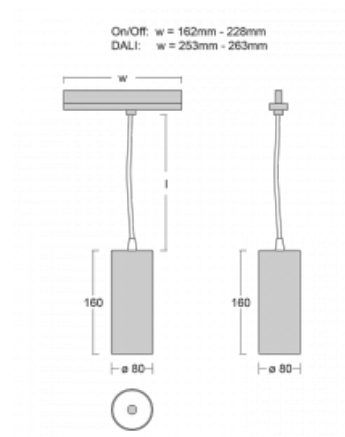

## Technical drawing

Type of installation	3 circuit track
Light distribution	Direct
Luminaire shape	Circular
Colour of the luminaires	White
Material	Aluminium
Lifetime	L80/B10 60 000 hours
Warranty	5 years
Description of luminaires	Luminaire 3 circuit track
Dimensions	ø 80 mm × 160 mm
Weight	0.7 kg
Light source	LED MODUL
Type of optical system	Reflector
Luminous flux*	2830 lm
Colour Temperature	3000 K warm white
Luminous efficacy	86 lm/W
MacAdam Light source	3
Colour rendering index	90