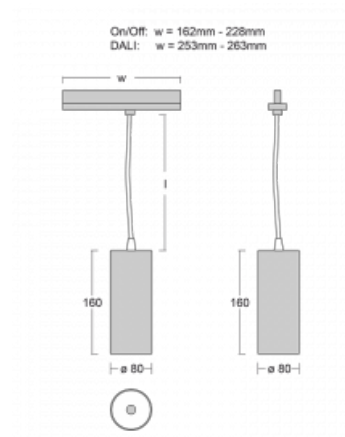

## Technical drawing

Type of installation	3 circuit track
Light distribution	Direct
Luminaire shape	Circular
Colour of the luminaires	Silver
Material	Aluminium
Lifetime	L80/B10 60 000 hours
Warranty	5 years
Description of luminaires	Luminaire 3 circuit track
Dimensions	ø 80 mm × 160 mm
Weight	0.7 kg
Light source	LED MODUL
Type of optical system	Reflector
Luminous flux*	2830 lm
Colour Temperature	3000 K warm white
Luminous efficacy	86 lm/W
MacAdam Light source	3
Colour rendering index	90