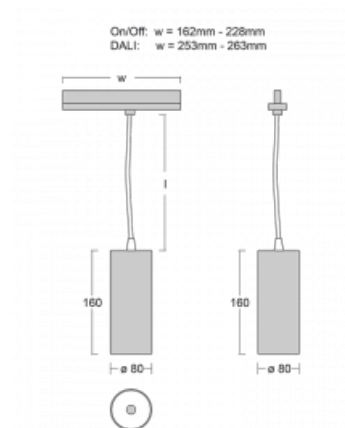

Luminaire

Vali80-T

179-605W-10GHD/930, S

We have managed to minimize the dimensions of the Vali80-T luminaires while maintaining very good lighting parameters. We also managed to reduce the casing of the luminaire to 75% of the surface. The luminaires offer a direct type of light distribution, four different beam angles of 18°, 25°, 32°, 52° and replaceable reflectors as optional accessories. The luminaires will be used predominantly to illuminate commercial spaces, galleries or showrooms. The luminaires have been fitted with adapters for the 3-phase Global Track from Nordic Aluminium. Vali80-T uses light sources with a colour rendering index of Ra90, which helps to show the true colours of the illuminated objects.

Technical drawing

Type of installation	3 circuit track
Light distribution	Direct
Luminaire shape	Circular
Colour of the luminaires	Silver
Material	Aluminium
Lifetime	L80/B10 60 000 hours
Warranty	60 months
Description of luminaires	Luminaire 3 circuit track
Dimensions	ø 80 mm × 160 mm
Weight	0.7 kg
Light source	LED MODUL
Type of optical system	Reflector
Luminous flux	2830 lm ± 10 %
Colour Temperature	3000 K warm white
Luminous efficacy	86 lm/W
MacAdam Light source	3
Colour rendering index	90
Luminaire power input	33 W ± 10 %
Connection of the luminaires	DALI dimmable
Electrical voltage	220-240V
Frequency	50/60Hz