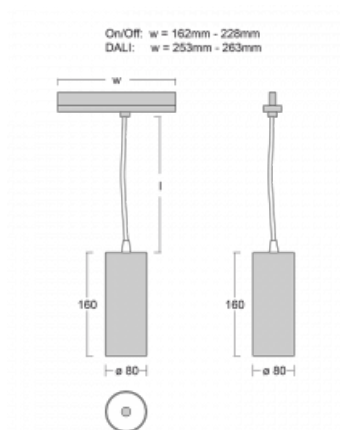

Luminaire

Vali80-T

179-605W-10GGD/940, W

We have managed to minimize the dimensions of the Vali80-T luminaires while maintaining very good lighting parameters. We also managed to reduce the casing of the luminaire to 75% of the surface. The luminaires offer a direct type of light distribution, four different beam angles of 18°, 25°, 32°, 52° and replaceable reflectors as optional accessories. The luminaires will be used predominantly to illuminate commercial spaces, galleries or showrooms. The luminaires have been fitted with adapters for the 3-phase Global Track from Nordic Aluminium. Vali80-T uses light sources with a colour rendering index of Ra90, which helps to show the true colours of the illuminated objects.

Technical drawing

Type of installation	3 circuit track
Light distribution	Direct
Luminaire shape	Circular
Colour of the luminaires	White
Material	Aluminium
Lifetime	L90/B50 60 000 hours
Warranty	60 months
Description of luminaires	Luminaire 3 circuit track
Dimensions	ø 80 mm × 160 mm
Weight	0.7 kg
Light source	LED MODUL
Type of optical system	Reflector
Luminous flux	1970 lm ± 10 %
Colour Temperature	4000 K cool white
Luminous efficacy	97 lm/W
MacAdam Light source	3
Colour rendering index	90
Luminaire power input	20.4 W ± 10 %
Connection of the luminaires	DALI dimmable
Electrical voltage	220-240V
Frequency	50/60Hz