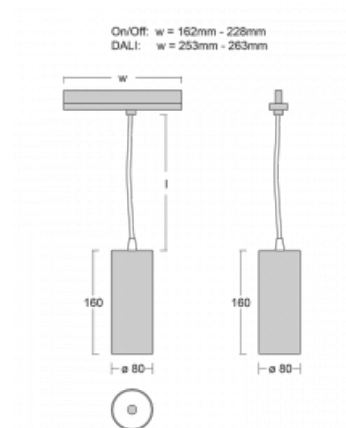

Luminaire

Vali80-T

179-605W-10GGD/940, S

We have managed to minimize the dimensions of the Vali80-T luminaires while maintaining very good lighting parameters. We also managed to reduce the casing of the luminaire to 75% of the surface. The luminaires offer a direct type of light distribution, four different beam angles of 18°, 25°, 32°, 52° and replaceable reflectors as optional accessories. The luminaires will be used predominantly to illuminate commercial spaces, galleries or showrooms. The luminaires have been fitted with adapters for the 3-phase Global Track from Nordic Aluminium. Vali80-T uses light sources with a colour rendering index of Ra90, which helps to show the true colours of the illuminated objects.

Technical drawing

Type of installation	3 circuit track
Light distribution	Direct
Luminaire shape	Circular
Colour of the luminaires	Silver
Material	Aluminium
Lifetime	L90/B50 60 000 hours
Warranty	60 months
Description of luminaires	Luminaire 3 circuit track
Dimensions	ø 80 mm × 160 mm
Weight	0.7 kg
Light source	LED MODUL