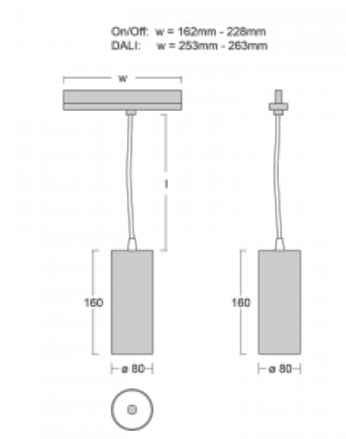

Luminaire

Vali80-T

179-605W-10GGD/940, B

We have managed to minimize the dimensions of the Vali80-T luminaires while maintaining very good lighting parameters. We also managed to reduce the casing of the luminaire to 75% of the surface. The luminaires offer a direct type of light distribution, four different beam angles of 18°, 25°, 32°, 52° and replaceable reflectors as optional accessories. The luminaires will be used predominantly to illuminate commercial spaces, galleries or showrooms. The luminaires have been fitted with adapters for the 3-phase Global Track from Nordic Aluminium. Vali80-T uses light sources with a colour rendering index of Ra90, which helps to show the true colours of the illuminated objects.

Technical drawing

Type of installation	3 circuit track
Light distribution	Direct
Luminaire shape	Circular
Colour of the luminaires	Black
Material	Aluminium
Lifetime	L90/B50 60 000 hours
Warranty	5 years
Description of luminaires	Luminaire 3 circuit track
Dimensions	ø 80 mm × 160 mm
Weight	0.7 kg
Light source	LED MODUL
Type of optical system	Reflector
Luminous flux*	1970 lm
Colour Temperature	4000 K cool white
Luminous efficacy	97 lm/W
MacAdam Light source	3
Colour rendering index	90