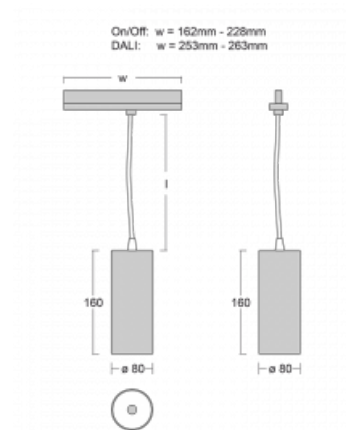

Luminaire

Vali80-T

179-605W-10GGD/930, W

We have managed to minimize the dimensions of the Vali80-T luminaires while maintaining very good lighting parameters. We also managed to reduce the casing of the luminaire to 75% of the surface. The luminaires offer a direct type of light distribution, four different beam angles of 18°, 25°, 32°, 52° and replaceable reflectors as optional accessories. The luminaires will be used predominantly to illuminate commercial spaces, galleries or showrooms. The luminaires have been fitted with adapters for the 3-phase Global Track from Nordic Aluminium. Vali80-T uses light sources with a colour rendering index of Ra90, which helps to show the true colours of the illuminated objects.

Technical drawing

Type of installation	3 circuit track
Light distribution	Direct
Luminaire shape	Circular
Colour of the luminaires	White
Material	Aluminium
Lifetime	L90/B50 60 000 hours
Warranty	5 years
Description of luminaires	Luminaire 3 circuit track
Dimensions	ø 80 mm × 160 mm
Weight	0.7 kg
Light source	LED MODUL
Type of optical system	Reflector
Luminous flux	1880 lm ± 10 %
Colour Temperature	3000 K warm white
Luminous efficacy	92 lm/W
MacAdam Light source	3
Colour rendering index	90
Luminaire power input	20.4 W ± 10 %
Connection of the luminaires	DALI dimmable
Electrical voltage	220-240V
Frequency	50/60Hz