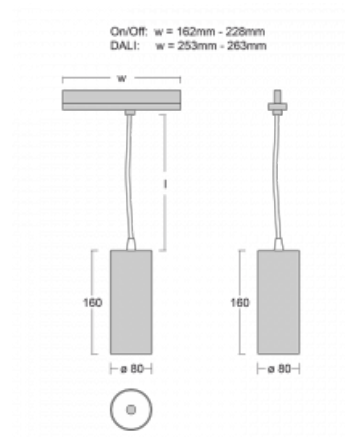

## Technical drawing

Type of installation	3 circuit track
Light distribution	Direct
Luminaire shape	Circular
Colour of the luminaires	Silver
Material	Aluminium
Lifetime	L90/B50 60 000 hours
Warranty	5 years
Description of luminaires	Luminaire 3 circuit track
Dimensions	ø 80 mm × 160 mm
Weight	0.7 kg
Light source	LED MODUL
Type of optical system	Reflector
Luminous flux*	1880 lm
Colour Temperature	3000 K warm white
Luminous efficacy	92 lm/W
MacAdam Light source	3
Colour rendering index	90