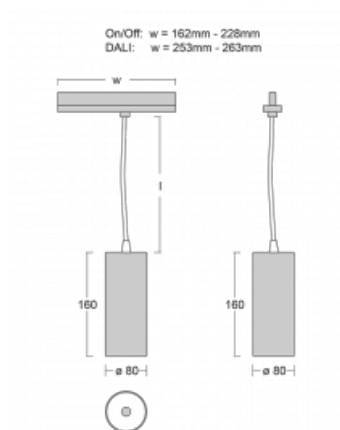

Luminaire

Vali80-T

179-605W-10GGD/930, B

We have managed to minimize the dimensions of the Vali80-T luminaires while maintaining very good lighting parameters. We also managed to reduce the casing of the luminaire to 75% of the surface. The luminaires offer a direct type of light distribution, four different beam angles of 18°, 25°, 32°, 52° and replaceable reflectors as optional accessories. The luminaires will be used predominantly to illuminate commercial spaces, galleries or showrooms. The luminaires have been fitted with adapters for the 3-phase Global Track from Nordic Aluminium. Vali80-T uses light sources with a colour rendering index of Ra90, which helps to show the true colours of the illuminated objects.

Technical drawing

Type of installation	3 circuit track
Light distribution	Direct
Luminaire shape	Circular
Colour of the luminaires	Black
Material	Aluminium
Lifetime	L90/B50 60 000 hours
Warranty	60 months
Description of luminaires	Luminaire 3 circuit track
Dimensions	ø 80 mm × 160 mm
Weight	0.7 kg
Light source	LED MODUL
Type of optical system	Reflector
Luminous flux	1880 lm ± 10 %
Colour Temperature	3000 K warm white
Luminous efficacy	92 lm/W
MacAdam Light source	3
Colour rendering index	90
Luminaire power input	20.4 W ± 10 %
Connection of the luminaires	DALI dimmable
Electrical voltage	220-240V
Frequency	50/60Hz