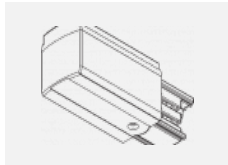

XTSC611-2, black
End feed DALI, black