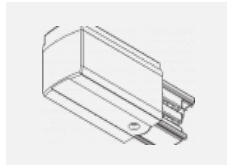

XTSC611-3, white
End feed DALI, white