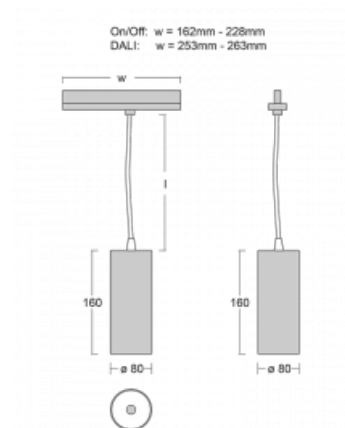

Luminaire

Vali80-T

179-605W-10GDD/940, S

We have managed to minimize the dimensions of the Vali80-T luminaires while maintaining very good lighting parameters. We also managed to reduce the casing of the luminaire to 75% of the surface. The luminaires offer a direct type of light distribution, four different beam angles of 18°, 25°, 32°, 52° and replaceable reflectors as optional accessories. The luminaires will be used predominantly to illuminate commercial spaces, galleries or showrooms. The luminaires have been fitted with adapters for the 3-phase Global Track from Nordic Aluminium. Vali80-T uses light sources with a colour rendering index of Ra90, which helps to show the true colours of the illuminated objects.

Technical drawing

Type of installation	3 circuit track
Light distribution	Direct
Luminaire shape	Circular
Colour of the luminaires	Silver
Material	Aluminium
Lifetime	L90/B50 60 000 hours
Warranty	60 months
Description of luminaires	Luminaire 3 circuit track
Dimensions	ø 80 mm × 160 mm
Weight	0.7 kg
Light source	LED MODUL
Type of optical system	Reflector
Luminous flux	1040 lm ± 10 %
Colour Temperature	4000 K cool white
Luminous efficacy	104 lm/W
MacAdam Light source	3
Colour rendering index	90
Luminaire power input	10 W ± 10 %
Connection of the luminaires	DALI dimmable
Electrical voltage	220-240V
Frequency	50/60Hz