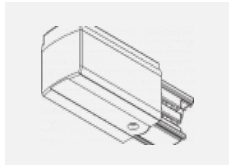

XTSC611-1, grey
End feed DALI, grey