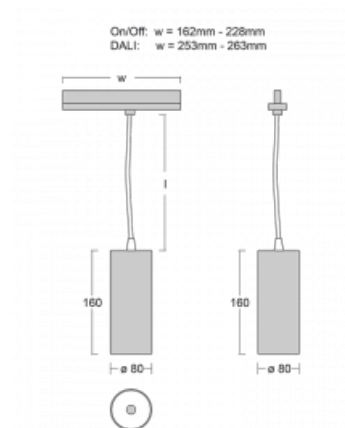

Luminaire

Vali80-T

179-605W-10GDD/940, B

We have managed to minimize the dimensions of the Vali80-T luminaires while maintaining very good lighting parameters. We also managed to reduce the casing of the luminaire to 75% of the surface. The luminaires offer a direct type of light distribution, four different beam angles of 18°, 25°, 32°, 52° and replaceable reflectors as optional accessories. The luminaires will be used predominantly to illuminate commercial spaces, galleries or showrooms. The luminaires have been fitted with adapters for the 3-phase Global Track from Nordic Aluminium. Vali80-T uses light sources with a colour rendering index of Ra90, which helps to show the true colours of the illuminated objects.

Technical drawing

Type of installation	3 circuit track
Light distribution	Direct
Luminaire shape	Circular
Colour of the luminaires	Black
Material	Aluminium
Lifetime	L90/B50 60 000 hours
Warranty	60 months
Description of luminaires	Luminaire 3 circuit track
Dimensions	ø 80 mm × 160 mm
Weight	0.7 kg
Light source	LED MODUL
Type of optical system	Reflector
Luminous flux	1040 lm ± 10 %
Colour Temperature	4000 K cool white
Luminous efficacy	104 lm/W
MacAdam Light source	3
Colour rendering index	90
Luminaire power input	10 W ± 10 %
Connection of the luminaires	DALI dimmable
Electrical voltage	220-240V
Frequency	50/60Hz