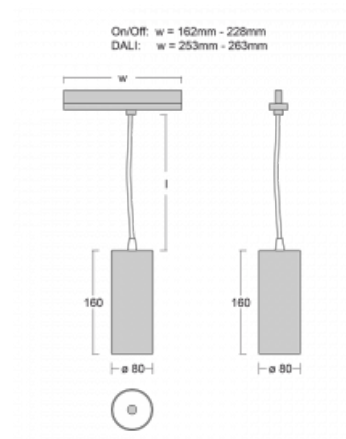

Luminaire

Vali80-T

179-605W-10GDD/940, B

We have managed to minimize the dimensions of the Vali80-T luminaires while maintaining very good lighting parameters. We also managed to reduce the casing of the luminaire to 75% of the surface. The luminaires offer a direct type of light distribution, four different beam angles of 18°, 25°, 32°, 52° and replaceable reflectors as optional accessories. The luminaires will be used predominantly to illuminate commercial spaces, galleries or showrooms. The luminaires have been fitted with adapters for the 3-phase Global Track from Nordic Aluminium. Vali80-T uses light sources with a colour rendering index of Ra90, which helps to show the true colours of the illuminated objects.

Technical drawing

Type of installation	3 circuit track
Light distribution	Direct
Luminaire shape	Circular
Colour of the luminaires	Black
Material	Aluminium
Lifetime	L90/B50 60 000 hours
Warranty	5 years
Description of luminaires	Luminaire 3 circuit track
Dimensions	ø 80 mm × 160 mm
Weight	0.7 kg
Light source	LED MODUL
Type of optical system	Reflector
Luminous flux*	1040 lm
Colour Temperature	4000 K cool white
Luminous efficacy	104 lm/W
MacAdam Light source	3
Colour rendering index	90