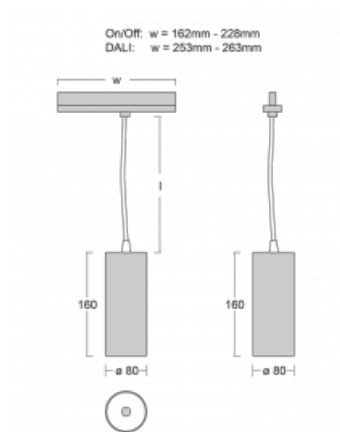

Luminaire

Vali80-T

179-605W-10GDD/930, W

We have managed to minimize the dimensions of the Vali80-T luminaires while maintaining very good lighting parameters. We also managed to reduce the casing of the luminaire to 75% of the surface. The luminaires offer a direct type of light distribution, four different beam angles of 18°, 25°, 32°, 52° and replaceable reflectors as optional accessories. The luminaires will be used predominantly to illuminate commercial spaces, galleries or showrooms. The luminaires have been fitted with adapters for the 3-phase Global Track from Nordic Aluminium. Vali80-T uses light sources with a colour rendering index of Ra90, which helps to show the true colours of the illuminated objects.

Technical drawing

Type of installation	3 circuit track
Light distribution	Direct
Luminaire shape	Circular
Colour of the luminaires	White
Material	Aluminium
Lifetime	L90/B50 60 000 hours
Warranty	60 months
Description of luminaires	Luminaire 3 circuit track
Dimensions	ø 80 mm × 160 mm
Weight	0.7 kg
Light source	LED MODUL
Type of optical system	Reflector
Luminous flux	990 lm ± 10 %
Colour Temperature	3000 K warm white
Luminous efficacy	99 lm/W
MacAdam Light source	3
Colour rendering index	90
Luminaire power input	10 W ± 10 %
Connection of the luminaires	DALI dimmable
Electrical voltage	220-240V
Frequency	50/60Hz