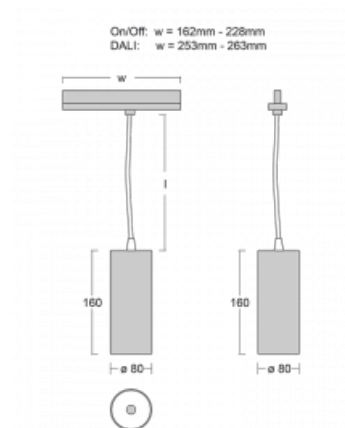

## Technical drawing

Type of installation	3 circuit track
Light distribution	Direct
Luminaire shape	Circular
Colour of the luminaires	Black
Material	Aluminium
Lifetime	L90/B50 60 000 hours
Warranty	60 months
Description of luminaires	Luminaire 3 circuit track
Dimensions	ø 80 mm × 160 mm
Weight	0.7 kg
Light source	LED MODUL
Type of optical system	Reflector
Luminous flux	990 lm ± 10 %
Colour Temperature	3000 K warm white
Luminous efficacy	99 lm/W
MacAdam Light source	3
Colour rendering index	90
Luminaire power input	10 W ± 10 %
Connection of the luminaires	DALI dimmable
Electrical voltage	220-240V
Frequency	50/60Hz