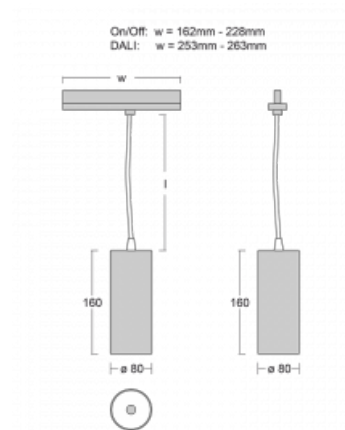

Luminaire

Vali80-T

179-605U-10GHD/940, W

We have managed to minimize the dimensions of the Vali80-T luminaires while maintaining very good lighting parameters. We also managed to reduce the casing of the luminaire to 75% of the surface. The luminaires offer a direct type of light distribution, four different beam angles of 18°, 25°, 32°, 52° and replaceable reflectors as optional accessories. The luminaires will be used predominantly to illuminate commercial spaces, galleries or showrooms. The luminaires have been fitted with adapters for the 3-phase Global Track from Nordic Aluminium. Vali80-T uses light sources with a colour rendering index of Ra90, which helps to show the true colours of the illuminated objects.

Technical drawing

Type of installation	3 circuit track
Light distribution	Direct
Luminaire shape	Circular
Colour of the luminaires	White
Material	Aluminium
Lifetime	L80/B10 60 000 hours
Warranty	60 months
Description of luminaires	Luminaire 3 circuit track
Dimensions	ø 80 mm × 160 mm
Weight	0.7 kg
Light source	LED MODUL
Type of optical system	Reflector
Luminous flux	2970 lm ± 10 %
Colour Temperature	4000 K cool white
Luminous efficacy	90 lm/W
MacAdam Light source	3
Colour rendering index	90
Luminaire power input	33 W ± 10 %
Connection of the luminaires	DALI dimmable
Electrical voltage	220-240V
Frequency	50/60Hz