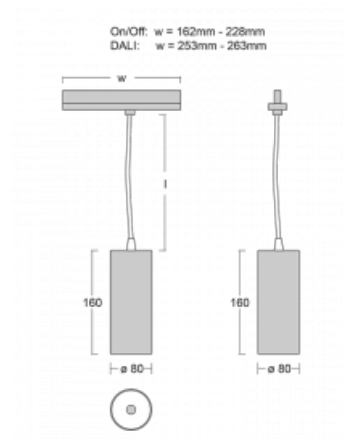

Technical drawing

Type of installation	3 circuit track
Light distribution	Direct
Luminaire shape	Circular
Colour of the luminaires	Silver
Material	Aluminium
Lifetime	L80/B10 60 000 hours
Warranty	5 years
Description of luminaires	Luminaire 3 circuit track
Dimensions	ø 80 mm × 160 mm
Weight	0.7 kg
Light source	LED MODUL
Type of optical system	Reflector
Luminous flux*	2970 lm
Colour Temperature	4000 K cool white
Luminous efficacy	90 lm/W
MacAdam Light source	3
Colour rendering index	90