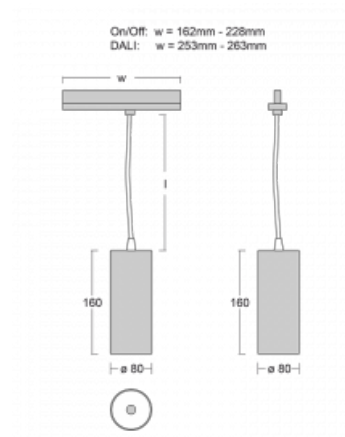

## Technical drawing

Type of installation	3 circuit track
Light distribution	Direct
Luminaire shape	Circular
Colour of the luminaires	Black
Material	Aluminium
Lifetime	L80/B10 60 000 hours
Warranty	5 years
Description of luminaires	Luminaire 3 circuit track
Dimensions	ø 80 mm × 160 mm
Weight	0.7 kg
Light source	LED MODUL
Type of optical system	Reflector
Luminous flux*	2970 lm
Colour Temperature	4000 K cool white
Luminous efficacy	90 lm/W
MacAdam Light source	3
Colour rendering index	90