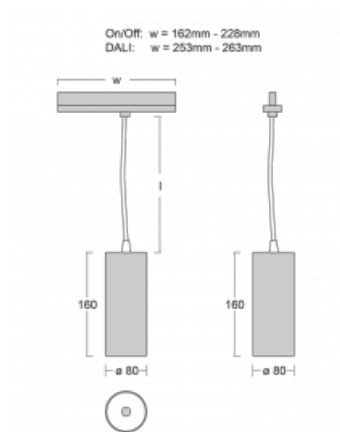

Technical drawing

Type of installation	3 circuit track
Light distribution	Direct
Luminaire shape	Circular
Colour of the luminaires	Silver
Material	Aluminium
Lifetime	L80/B10 60 000 hours
Warranty	60 months
Description of luminaires	Luminaire 3 circuit track
Dimensions	ø 80 mm × 160 mm
Weight	0.7 kg
Light source	LED MODUL
Type of optical system	Reflector
Luminous flux	2830 lm ± 10 %
Colour Temperature	3000 K warm white
Luminous efficacy	86 lm/W
MacAdam Light source	3
Colour rendering index	90
Luminaire power input	33 W ± 10 %
Connection of the luminaires	DALI dimmable
Electrical voltage	220-240V
Frequency	50/60Hz