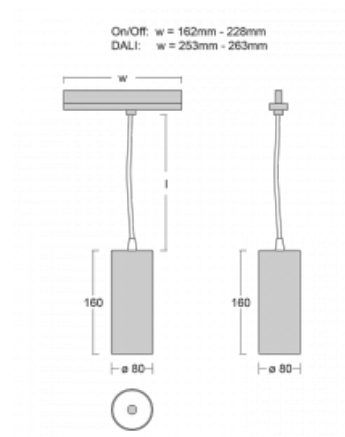

Luminaire

Vali80-T

179-605U-10GHD/930, S

We have managed to minimize the dimensions of the Vali80-T luminaires while maintaining very good lighting parameters. We also managed to reduce the casing of the luminaire to 75% of the surface. The luminaires offer a direct type of light distribution, four different beam angles of 18°, 25°, 32°, 52° and replaceable reflectors as optional accessories. The luminaires will be used predominantly to illuminate commercial spaces, galleries or showrooms. The luminaires have been fitted with adapters for the 3-phase Global Track from Nordic Aluminium. Vali80-T uses light sources with a colour rendering index of Ra90, which helps to show the true colours of the illuminated objects.

Technical drawing

Type of installation	3 circuit track
Light distribution	Direct
Luminaire shape	Circular
Colour of the luminaires	Silver
Material	Aluminium
Lifetime	L80/B10 60 000 hours
Warranty	5 years
Description of luminaires	Luminaire 3 circuit track
Dimensions	ø 80 mm × 160 mm
Weight	0.7 kg
Light source	LED MODUL
Type of optical system	Reflector
Luminous flux*	2830 lm
Colour Temperature	3000 K warm white
Luminous efficacy	86 lm/W
MacAdam Light source	3
Colour rendering index	90