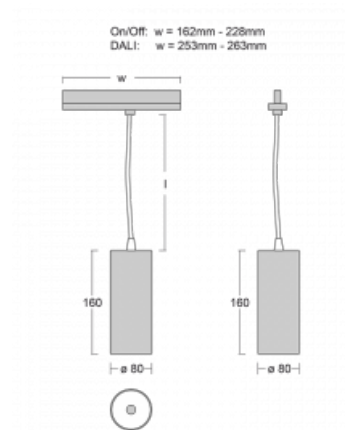

Luminaire

Vali80-T

179-605U-10GHD/930, B

We have managed to minimize the dimensions of the Vali80-T luminaires while maintaining very good lighting parameters. We also managed to reduce the casing of the luminaire to 75% of the surface. The luminaires offer a direct type of light distribution, four different beam angles of 18°, 25°, 32°, 52° and replaceable reflectors as optional accessories. The luminaires will be used predominantly to illuminate commercial spaces, galleries or showrooms. The luminaires have been fitted with adapters for the 3-phase Global Track from Nordic Aluminium. Vali80-T uses light sources with a colour rendering index of Ra90, which helps to show the true colours of the illuminated objects.

Technical drawing

Type of installation	3 circuit track
Light distribution	Direct
Luminaire shape	Circular
Colour of the luminaires	Black
Material	Aluminium
Lifetime	L80/B10 60 000 hours
Warranty	60 months
Description of luminaires	Luminaire 3 circuit track
Dimensions	ø 80 mm × 160 mm
Weight	0.7 kg
Light source	LED MODUL
Type of optical system	Reflector
Luminous flux	2830 lm ± 10 %
Colour Temperature	3000 K warm white
Luminous efficacy	86 lm/W
MacAdam Light source	3
Colour rendering index	90
Luminaire power input	33 W ± 10 %
Connection of the luminaires	DALI dimmable
Electrical voltage	220-240V
Frequency	50/60Hz