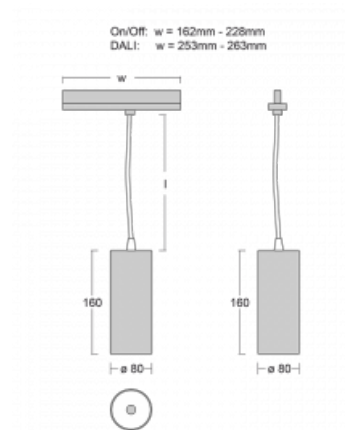

Luminaire

Vali80-T

179-605U-10GGE/940, S

We have managed to minimize the dimensions of the Vali80-T luminaires while maintaining very good lighting parameters. We also managed to reduce the casing of the luminaire to 75% of the surface. The luminaires offer a direct type of light distribution, four different beam angles of 18°, 25°, 32°, 52° and replaceable reflectors as optional accessories. The luminaires will be used predominantly to illuminate commercial spaces, galleries or showrooms. The luminaires have been fitted with adapters for the 3-phase Global Track from Nordic Aluminium. Vali80-T uses light sources with a colour rendering index of Ra90, which helps to show the true colours of the illuminated objects.

Technical drawing

Type of installation	3 circuit track
Light distribution	Direct
Luminaire shape	Circular
Colour of the luminaires	Silver
Material	Aluminium
Lifetime	L90/B50 60 000 hours
Warranty	60 months
Description of luminaires	Luminaire 3 circuit track
Dimensions	ø 80 mm × 160 mm
Weight	0.7 kg
Light source	LED MODUL