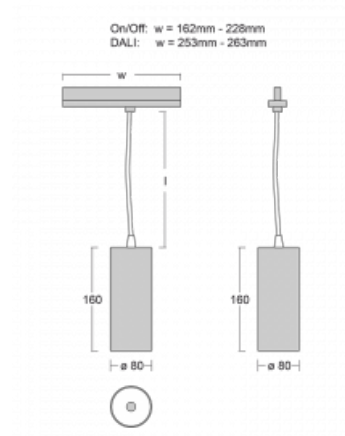

Luminaire

Vali80-T

179-605U-10GGD/940, W

We have managed to minimize the dimensions of the Vali80-T luminaires while maintaining very good lighting parameters. We also managed to reduce the casing of the luminaire to 75% of the surface. The luminaires offer a direct type of light distribution, four different beam angles of 18°, 25°, 32°, 52° and replaceable reflectors as optional accessories. The luminaires will be used predominantly to illuminate commercial spaces, galleries or showrooms. The luminaires have been fitted with adapters for the 3-phase Global Track from Nordic Aluminium. Vali80-T uses light sources with a colour rendering index of Ra90, which helps to show the true colours of the illuminated objects.

Technical drawing

Type of installation	3 circuit track
Light distribution	Direct
Luminaire shape	Circular
Colour of the luminaires	White
Material	Aluminium
Lifetime	L90/B50 60 000 hours
Warranty	5 years
Description of luminaires	Luminaire 3 circuit track
Dimensions	ø 80 mm × 160 mm
Weight	0.7 kg
Light source	LED MODUL
Type of optical system	Reflector
Luminous flux*	1970 lm
Colour Temperature	4000 K cool white
Luminous efficacy	97 lm/W
MacAdam Light source	3
Colour rendering index	90