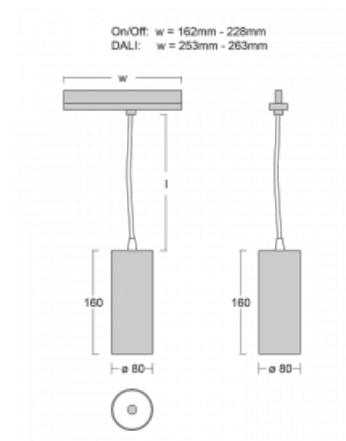

## Technical drawing

Type of installation	3 circuit track
Light distribution	Direct
Luminaire shape	Circular
Colour of the luminaires	Silver
Material	Aluminium
Lifetime	L90/B50 60 000 hours
Warranty	5 years
Description of luminaires	Luminaire 3 circuit track
Dimensions	ø 80 mm × 160 mm
Weight	0.7 kg
Light source	LED MODUL
Type of optical system	Reflector
Luminous flux*	1970 lm
Colour Temperature	4000 K cool white
Luminous efficacy	97 lm/W
MacAdam Light source	3
Colour rendering index	90