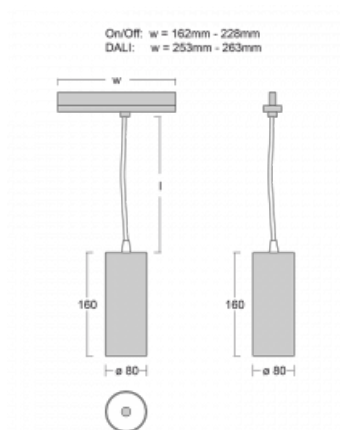

Technical drawing

Type of installation	3 circuit track
Light distribution	Direct
Luminaire shape	Circular
Colour of the luminaires	Black
Material	Aluminium
Lifetime	L90/B50 60 000 hours
Warranty	60 months
Description of luminaires	Luminaire 3 circuit track
Dimensions	ø 80 mm × 160 mm
Weight	0.7 kg
Light source	LED MODUL
Type of optical system	Reflector
Luminous flux	1970 lm ± 10 %
Colour Temperature	4000 K cool white
Luminous efficacy	97 lm/W
MacAdam Light source	3
Colour rendering index	90
Luminaire power input	20.4 W ± 10 %
Connection of the luminaires	DALI dimmable
Electrical voltage	220-240V
Frequency	50/60Hz