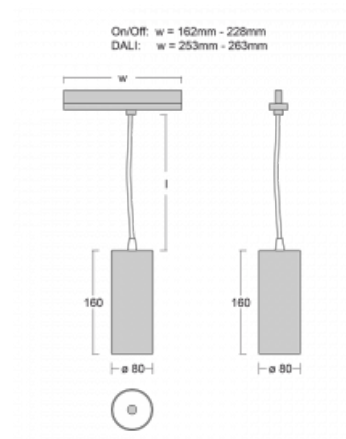

## Technical drawing

Type of installation	3 circuit track
Light distribution	Direct
Luminaire shape	Circular
Colour of the luminaires	Black
Material	Aluminium
Lifetime	L90/B50 60 000 hours
Warranty	5 years
Description of luminaires	Luminaire 3 circuit track
Dimensions	ø 80 mm × 160 mm
Weight	0.7 kg
Light source	LED MODUL
Type of optical system	Reflector
Luminous flux*	1970 lm
Colour Temperature	4000 K cool white
Luminous efficacy	97 lm/W
MacAdam Light source	3
Colour rendering index	90