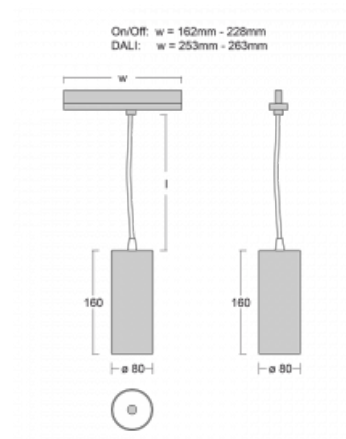

Luminaire

Vali80-T

179-605U-10GGD/930, W

We have managed to minimize the dimensions of the Vali80-T luminaires while maintaining very good lighting parameters. We also managed to reduce the casing of the luminaire to 75% of the surface. The luminaires offer a direct type of light distribution, four different beam angles of 18°, 25°, 32°, 52° and replaceable reflectors as optional accessories. The luminaires will be used predominantly to illuminate commercial spaces, galleries or showrooms. The luminaires have been fitted with adapters for the 3-phase Global Track from Nordic Aluminium. Vali80-T uses light sources with a colour rendering index of Ra90, which helps to show the true colours of the illuminated objects.

Technical drawing

Type of installation	3 circuit track
Light distribution	Direct
Luminaire shape	Circular
Colour of the luminaires	White
Material	Aluminium
Lifetime	L90/B50 60 000 hours
Warranty	5 years
Description of luminaires	Luminaire 3 circuit track
Dimensions	ø 80 mm × 160 mm
Weight	0.7 kg
Light source	LED MODUL
Type of optical system	Reflector
Luminous flux*	1880 lm
Colour Temperature	3000 K warm white
Luminous efficacy	92 lm/W
MacAdam Light source	3
Colour rendering index	90