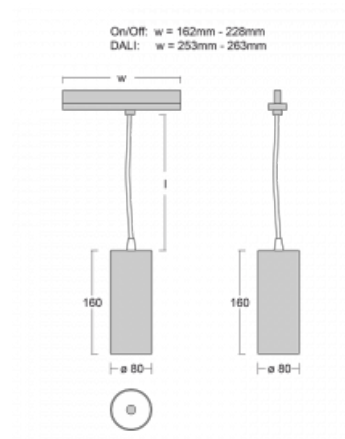

Technical drawing

Type of installation	3 circuit track
Light distribution	Direct
Luminaire shape	Circular
Colour of the luminaires	Black
Material	Aluminium
Lifetime	L90/B50 60 000 hours
Warranty	5 years
Description of luminaires	Luminaire 3 circuit track
Dimensions	ø 80 mm × 160 mm
Weight	0.7 kg
Light source	LED MODUL
Type of optical system	Reflector
Luminous flux*	1880 lm
Colour Temperature	3000 K warm white
Luminous efficacy	92 lm/W
MacAdam Light source	3
Colour rendering index	90