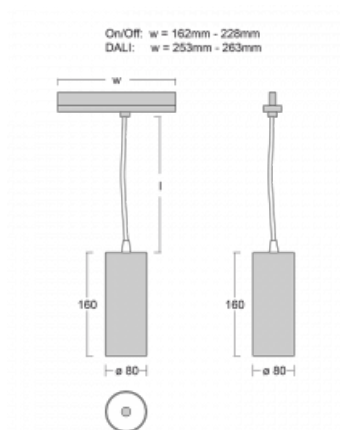

Technical drawing

Type of installation	3 circuit track
Light distribution	Direct
Luminaire shape	Circular
Colour of the luminaires	Black
Material	Aluminium
Lifetime	L90/B50 60 000 hours
Warranty	60 months
Description of luminaires	Luminaire 3 circuit track
Dimensions	ø 80 mm × 160 mm
Weight	0.7 kg
Light source	LED MODUL
Type of optical system	Reflector
Luminous flux	1040 lm ± 10 %
Colour Temperature	4000 K cool white
Luminous efficacy	104 lm/W
MacAdam Light source	3
Colour rendering index	90
Luminaire power input	10 W ± 10 %
Connection of the luminaires	DALI dimmable
Electrical voltage	220-240V
Frequency	50/60Hz