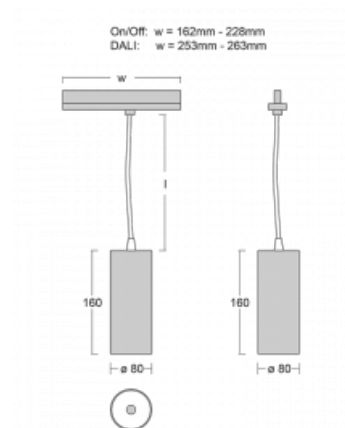

Luminaire

Vali80-T

179-605U-10GDD/930, S

We have managed to minimize the dimensions of the Vali80-T luminaires while maintaining very good lighting parameters. We also managed to reduce the casing of the luminaire to 75% of the surface. The luminaires offer a direct type of light distribution, four different beam angles of 18°, 25°, 32°, 52° and replaceable reflectors as optional accessories. The luminaires will be used predominantly to illuminate commercial spaces, galleries or showrooms. The luminaires have been fitted with adapters for the 3-phase Global Track from Nordic Aluminium. Vali80-T uses light sources with a colour rendering index of Ra90, which helps to show the true colours of the illuminated objects.

Technical drawing

Type of installation	3 circuit track
Light distribution	Direct
Luminaire shape	Circular
Colour of the luminaires	Silver
Material	Aluminium
Lifetime	L90/B50 60 000 hours
Warranty	60 months
Description of luminaires	Luminaire 3 circuit track
Dimensions	ø 80 mm × 160 mm
Weight	0.7 kg
Light source	LED MODUL
Type of optical system	Reflector
Luminous flux	990 lm ± 10 %
Colour Temperature	3000 K warm white
Luminous efficacy	99 lm/W
MacAdam Light source	3
Colour rendering index	90
Luminaire power input	10 W ± 10 %
Connection of the luminaires	DALI dimmable
Electrical voltage	220-240V
Frequency	50/60Hz