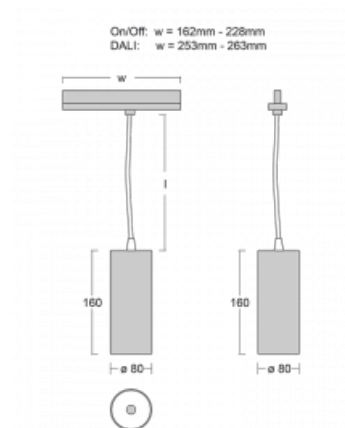

Luminaire

Vali80-T

179-605S-10GHD/940, W

We have managed to minimize the dimensions of the Vali80-T luminaires while maintaining very good lighting parameters. We also managed to reduce the casing of the luminaire to 75% of the surface. The luminaires offer a direct type of light distribution, four different beam angles of 18°, 25°, 32°, 52° and replaceable reflectors as optional accessories. The luminaires will be used predominantly to illuminate commercial spaces, galleries or showrooms. The luminaires have been fitted with adapters for the 3-phase Global Track from Nordic Aluminium. Vali80-T uses light sources with a colour rendering index of Ra90, which helps to show the true colours of the illuminated objects.

Technical drawing

Type of installation	3 circuit track
Light distribution	Direct
Luminaire shape	Circular
Colour of the luminaires	White
Material	Aluminium
Lifetime	L80/B10 60 000 hours
Warranty	60 months
Description of luminaires	Luminaire 3 circuit track
Dimensions	ø 80 mm × 160 mm
Weight	0.7 kg
Light source	LED MODUL
Type of optical system	Reflector
Luminous flux	2970 lm ± 10 %
Colour Temperature	4000 K cool white
Luminous efficacy	90 lm/W
MacAdam Light source	3
Colour rendering index	90
Luminaire power input	33 W ± 10 %
Connection of the luminaires	DALI dimmable
Electrical voltage	220-240V
Frequency	50/60Hz