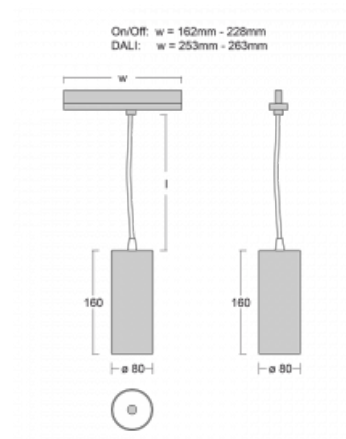

Luminaire

Vali80-T

179-605S-10GHD/940, W

We have managed to minimize the dimensions of the Vali80-T luminaires while maintaining very good lighting parameters. We also managed to reduce the casing of the luminaire to 75% of the surface. The luminaires offer a direct type of light distribution, four different beam angles of 18°, 25°, 32°, 52° and replaceable reflectors as optional accessories. The luminaires will be used predominantly to illuminate commercial spaces, galleries or showrooms. The luminaires have been fitted with adapters for the 3-phase Global Track from Nordic Aluminium. Vali80-T uses light sources with a colour rendering index of Ra90, which helps to show the true colours of the illuminated objects.

Technical drawing

Type of installation	3 circuit track
Light distribution	Direct
Luminaire shape	Circular
Colour of the luminaires	White
Material	Aluminium
Lifetime	L80/B10 60 000 hours
Warranty	5 years
Description of luminaires	Luminaire 3 circuit track
Dimensions	ø 80 mm × 160 mm
Weight	0.7 kg
Light source	LED MODUL
Type of optical system	Reflector
Luminous flux*	2970 lm
Colour Temperature	4000 K cool white
Luminous efficacy	90 lm/W
MacAdam Light source	3
Colour rendering index	90