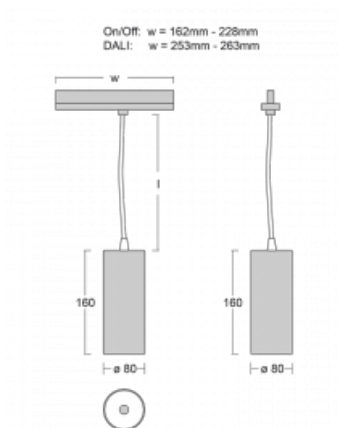

Technical drawing

Type of installation	3 circuit track
Light distribution	Direct
Luminaire shape	Circular
Colour of the luminaires	Silver
Material	Aluminium
Lifetime	L80/B10 60 000 hours
Warranty	5 years
Description of luminaires	Luminaire 3 circuit track
Dimensions	ø 80 mm × 160 mm
Weight	0.7 kg
Light source	LED MODUL
Type of optical system	Reflector
Luminous flux	2970 lm ± 10 %
Colour Temperature	4000 K cool white
Luminous efficacy	90 lm/W
MacAdam Light source	3
Colour rendering index	90
Luminaire power input	33 W ± 10 %
Connection of the luminaires	DALI dimmable
Electrical voltage	220-240V
Frequency	50/60Hz