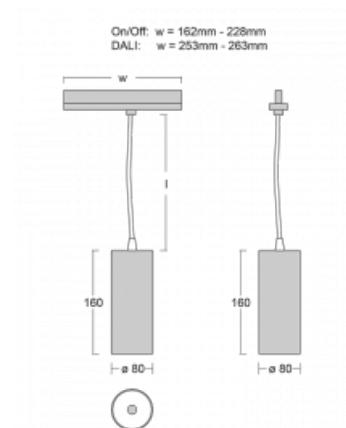

Luminaire

Vali80-T

179-605S-10GHD/940, B

We have managed to minimize the dimensions of the Vali80-T luminaires while maintaining very good lighting parameters. We also managed to reduce the casing of the luminaire to 75% of the surface. The luminaires offer a direct type of light distribution, four different beam angles of 18°, 25°, 32°, 52° and replaceable reflectors as optional accessories. The luminaires will be used predominantly to illuminate commercial spaces, galleries or showrooms. The luminaires have been fitted with adapters for the 3-phase Global Track from Nordic Aluminium. Vali80-T uses light sources with a colour rendering index of Ra90, which helps to show the true colours of the illuminated objects.

Technical drawing

Type of installation	3 circuit track
Light distribution	Direct
Luminaire shape	Circular
Colour of the luminaires	Black
Material	Aluminium
Lifetime	L80/B10 60 000 hours
Warranty	60 months
Description of luminaires	Luminaire 3 circuit track
Dimensions	ø 80 mm × 160 mm
Weight	0.7 kg
Light source	LED MODUL
Type of optical system	Reflector
Luminous flux	2970 lm ± 10 %
Colour Temperature	4000 K cool white
Luminous efficacy	90 lm/W
MacAdam Light source	3
Colour rendering index	90
Luminaire power input	33 W ± 10 %
Connection of the luminaires	DALI dimmable
Electrical voltage	220-240V
Frequency	50/60Hz