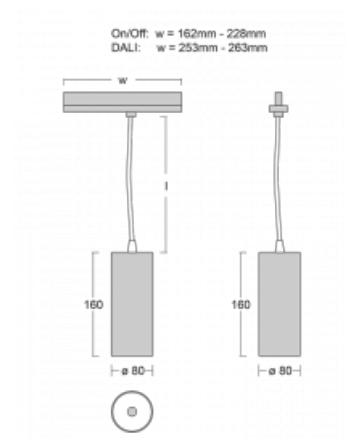

## Technical drawing

Type of installation	3 circuit track
Light distribution	Direct
Luminaire shape	Circular
Colour of the luminaires	Black
Material	Aluminium
Lifetime	L80/B10 60 000 hours
Warranty	5 years
Description of luminaires	Luminaire 3 circuit track
Dimensions	ø 80 mm × 160 mm
Weight	0.7 kg
Light source	LED MODUL
Type of optical system	Reflector
Luminous flux*	2970 lm
Colour Temperature	4000 K cool white
Luminous efficacy	90 lm/W
MacAdam Light source	3
Colour rendering index	90