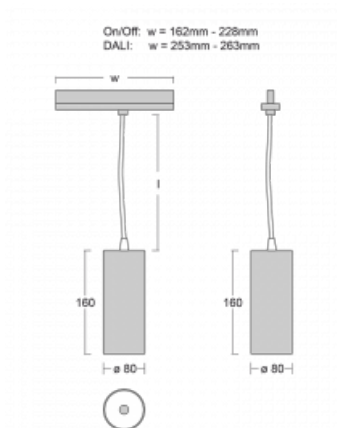

Luminaire

Vali80-T

179-605S-10GHD/930, W

We have managed to minimize the dimensions of the Vali80-T luminaires while maintaining very good lighting parameters. We also managed to reduce the casing of the luminaire to 75% of the surface. The luminaires offer a direct type of light distribution, four different beam angles of 18°, 25°, 32°, 52° and replaceable reflectors as optional accessories. The luminaires will be used predominantly to illuminate commercial spaces, galleries or showrooms. The luminaires have been fitted with adapters for the 3-phase Global Track from Nordic Aluminium. Vali80-T uses light sources with a colour rendering index of Ra90, which helps to show the true colours of the illuminated objects.

Technical drawing

Type of installation	3 circuit track
Light distribution	Direct
Luminaire shape	Circular
Colour of the luminaires	White
Material	Aluminium
Lifetime	L80/B10 60 000 hours
Warranty	60 months
Description of luminaires	Luminaire 3 circuit track
Dimensions	ø 80 mm × 160 mm
Weight	0.7 kg
Light source	LED MODUL
Type of optical system	Reflector
Luminous flux	2830 lm ± 10 %
Colour Temperature	3000 K warm white
Luminous efficacy	86 lm/W
MacAdam Light source	3
Colour rendering index	90
Luminaire power input	33 W ± 10 %
Connection of the luminaires	DALI dimmable
Electrical voltage	220-240V
Frequency	50/60Hz