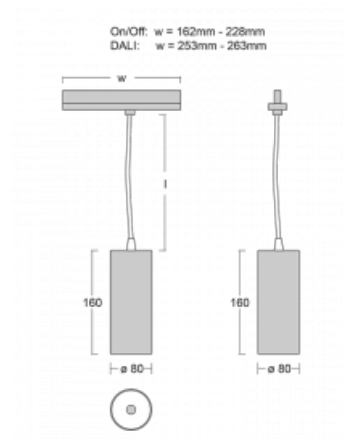

Technical drawing

Type of installation	3 circuit track
Light distribution	Direct
Luminaire shape	Circular
Colour of the luminaires	White
Material	Aluminium
Lifetime	L80/B10 60 000 hours
Warranty	5 years
Description of luminaires	Luminaire 3 circuit track
Dimensions	ø 80 mm × 160 mm
Weight	0.7 kg
Light source	LED MODUL
Type of optical system	Reflector
Luminous flux*	2830 lm
Colour Temperature	3000 K warm white
Luminous efficacy	86 lm/W
MacAdam Light source	3
Colour rendering index	90