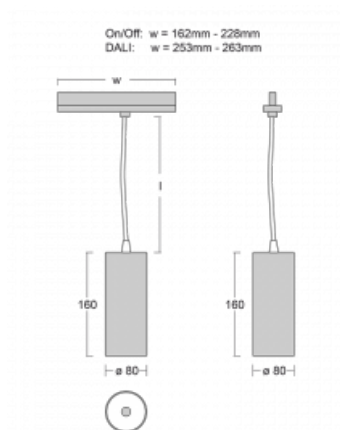

## Technical drawing

Type of installation	3 circuit track
Light distribution	Direct
Luminaire shape	Circular
Colour of the luminaires	White
Material	Aluminium
Lifetime	L90/B50 60 000 hours
Warranty	60 months
Description of luminaires	Luminaire 3 circuit track
Dimensions	ø 80 mm × 160 mm
Weight	0.7 kg
Light source	LED MODUL
Type of optical system	Reflector
Luminous flux	1970 lm ± 10 %
Colour Temperature	4000 K cool white
Luminous efficacy	97 lm/W
MacAdam Light source	3
Colour rendering index	90
Luminaire power input	20.4 W ± 10 %
Connection of the luminaires	Electronic ballast non-dimmable
Electrical voltage	220-240V
Frequency	50/60Hz