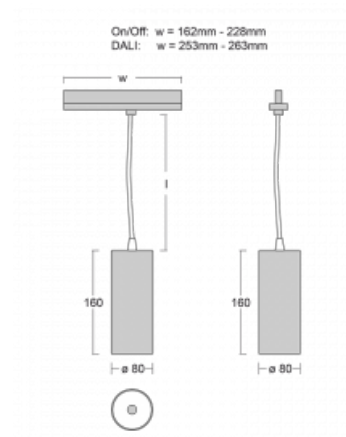

## Technical drawing

Type of installation	3 circuit track
Light distribution	Direct
Luminaire shape	Circular
Colour of the luminaires	Silver
Material	Aluminium
Lifetime	L90/B50 60 000 hours
Warranty	5 years
Description of luminaires	Luminaire 3 circuit track
Dimensions	ø 80 mm × 160 mm
Weight	0.7 kg
Light source	LED MODUL
Type of optical system	Reflector
Luminous flux*	1880 lm
Colour Temperature	3000 K warm white
Luminous efficacy	92 lm/W
MacAdam Light source	3
Colour rendering index	90