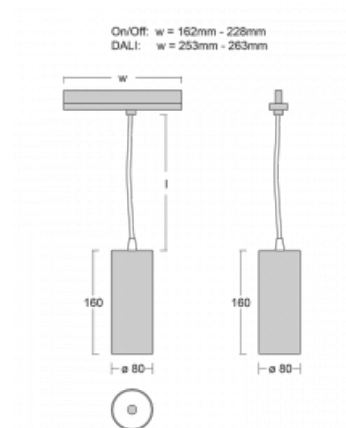

## Technical drawing

Type of installation	3 circuit track
Light distribution	Direct
Luminaire shape	Circular
Colour of the luminaires	White
Material	Aluminium
Lifetime	L90/B50 60 000 hours
Warranty	60 months
Description of luminaires	Luminaire 3 circuit track
Dimensions	ø 80 mm × 160 mm
Weight	0.7 kg
Light source	LED MODUL
Type of optical system	Reflector
Luminous flux	1970 lm ± 10 %
Colour Temperature	4000 K cool white
Luminous efficacy	97 lm/W
MacAdam Light source	3
Colour rendering index	90
Luminaire power input	20.4 W ± 10 %
Connection of the luminaires	DALI dimmable
Electrical voltage	220-240V
Frequency	50/60Hz