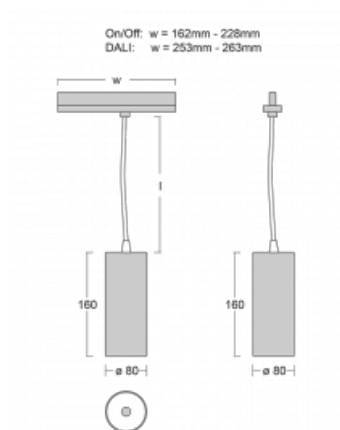

Luminaire

Vali80-T

179-605S-10GGD/940, S

We have managed to minimize the dimensions of the Vali80-T luminaires while maintaining very good lighting parameters. We also managed to reduce the casing of the luminaire to 75% of the surface. The luminaires offer a direct type of light distribution, four different beam angles of 18°, 25°, 32°, 52° and replaceable reflectors as optional accessories. The luminaires will be used predominantly to illuminate commercial spaces, galleries or showrooms. The luminaires have been fitted with adapters for the 3-phase Global Track from Nordic Aluminium. Vali80-T uses light sources with a colour rendering index of Ra90, which helps to show the true colours of the illuminated objects.

Technical drawing

Type of installation	3 circuit track
Light distribution	Direct
Luminaire shape	Circular
Colour of the luminaires	Silver
Material	Aluminium
Lifetime	L90/B50 60 000 hours
Warranty	60 months
Description of luminaires	Luminaire 3 circuit track
Dimensions	ø 80 mm × 160 mm
Weight	0.7 kg
Light source	LED MODUL
Type of optical system	Reflector
Luminous flux	1970 lm ± 10 %
Colour Temperature	4000 K cool white
Luminous efficacy	97 lm/W
MacAdam Light source	3
Colour rendering index	90
Luminaire power input	20.4 W ± 10 %
Connection of the luminaires	DALI dimmable
Electrical voltage	220-240V
Frequency	50/60Hz