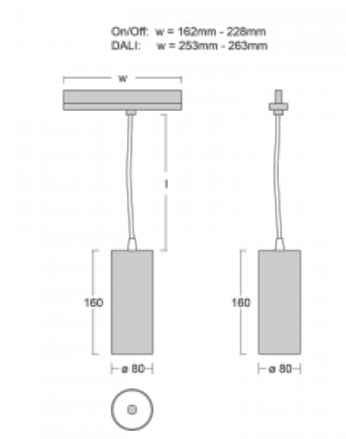

Luminaire

Vali80-T

179-605S-10GGD/930, W

We have managed to minimize the dimensions of the Vali80-T luminaires while maintaining very good lighting parameters. We also managed to reduce the casing of the luminaire to 75% of the surface. The luminaires offer a direct type of light distribution, four different beam angles of 18°, 25°, 32°, 52° and replaceable reflectors as optional accessories. The luminaires will be used predominantly to illuminate commercial spaces, galleries or showrooms. The luminaires have been fitted with adapters for the 3-phase Global Track from Nordic Aluminium. Vali80-T uses light sources with a colour rendering index of Ra90, which helps to show the true colours of the illuminated objects.

Technical drawing

Type of installation	3 circuit track
Light distribution	Direct
Luminaire shape	Circular
Colour of the luminaires	White
Material	Aluminium
Lifetime	L90/B50 60 000 hours
Warranty	5 years
Description of luminaires	Luminaire 3 circuit track
Dimensions	∅ 80 mm × 160 mm
Weight	0.7 kg
Light source	LED MODUL
Type of optical system	Reflector
Luminous flux*	1880 lm
Colour Temperature	3000 K warm white
Luminous efficacy	92 lm/W
MacAdam Light source	3
Colour rendering index	90