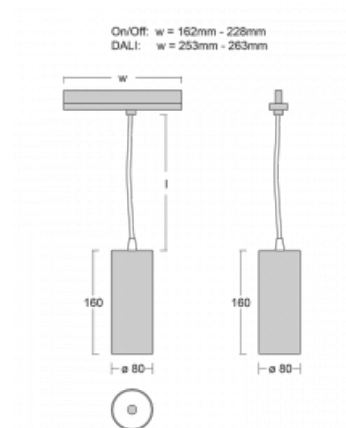

## Technical drawing

Type of installation	3 circuit track
Light distribution	Direct
Luminaire shape	Circular
Colour of the luminaires	Silver
Material	Aluminium
Lifetime	L90/B50 60 000 hours
Warranty	60 months
Description of luminaires	Luminaire 3 circuit track
Dimensions	ø 80 mm × 160 mm
Weight	0.7 kg
Light source	LED MODUL
Type of optical system	Reflector
Luminous flux	1880 lm ± 10 %
Colour Temperature	3000 K warm white
Luminous efficacy	92 lm/W
MacAdam Light source	3
Colour rendering index	90
Luminaire power input	20.4 W ± 10 %
Connection of the luminaires	DALI dimmable
Electrical voltage	220-240V
Frequency	50/60Hz